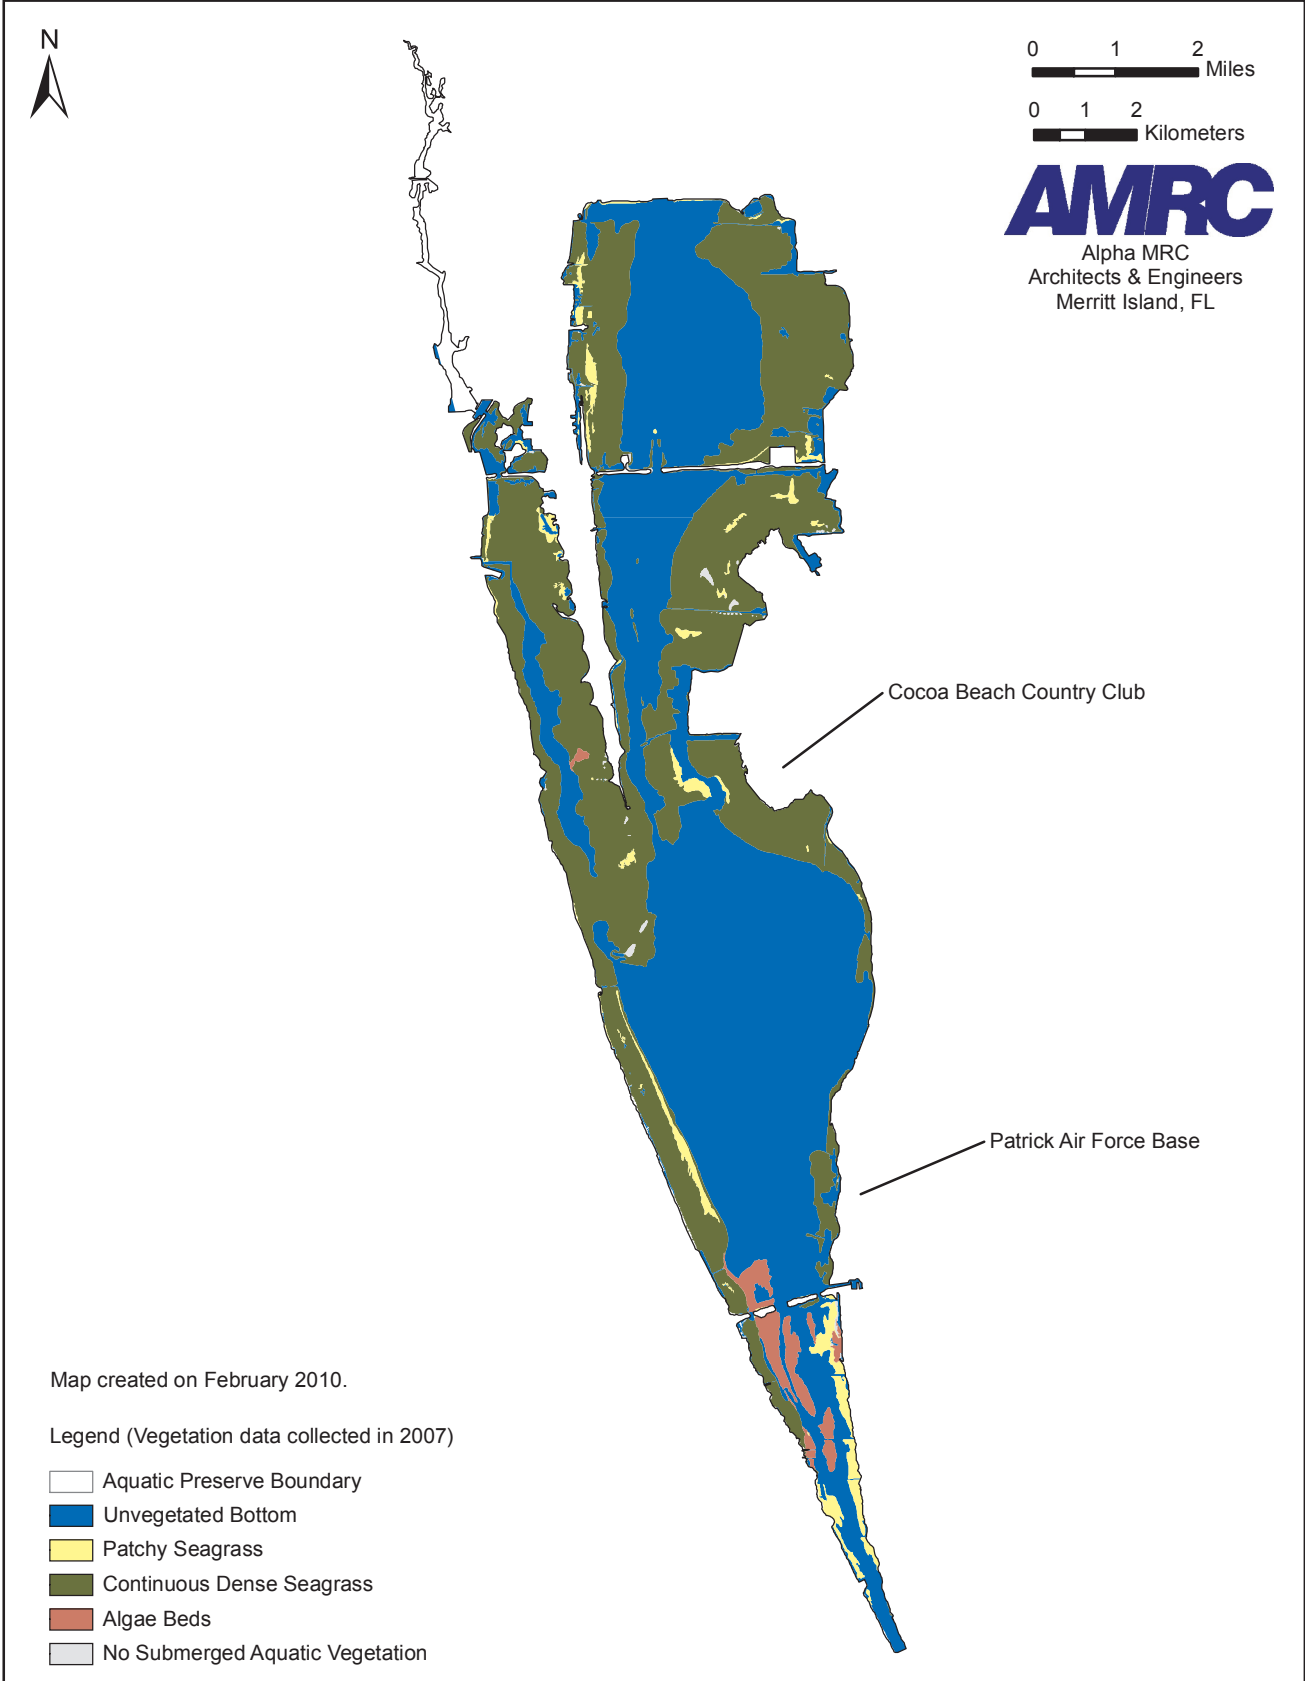

Submerged Aquatic Vegetation in the Banana River Aquatic Preserve

This map was produced by John Constantinide of Alpha MRC Architects & Engineers for FDEP's Indian River Lagoon Aquatic Preserves Field Office. It is not intended for determination of wetlands or land ownership.